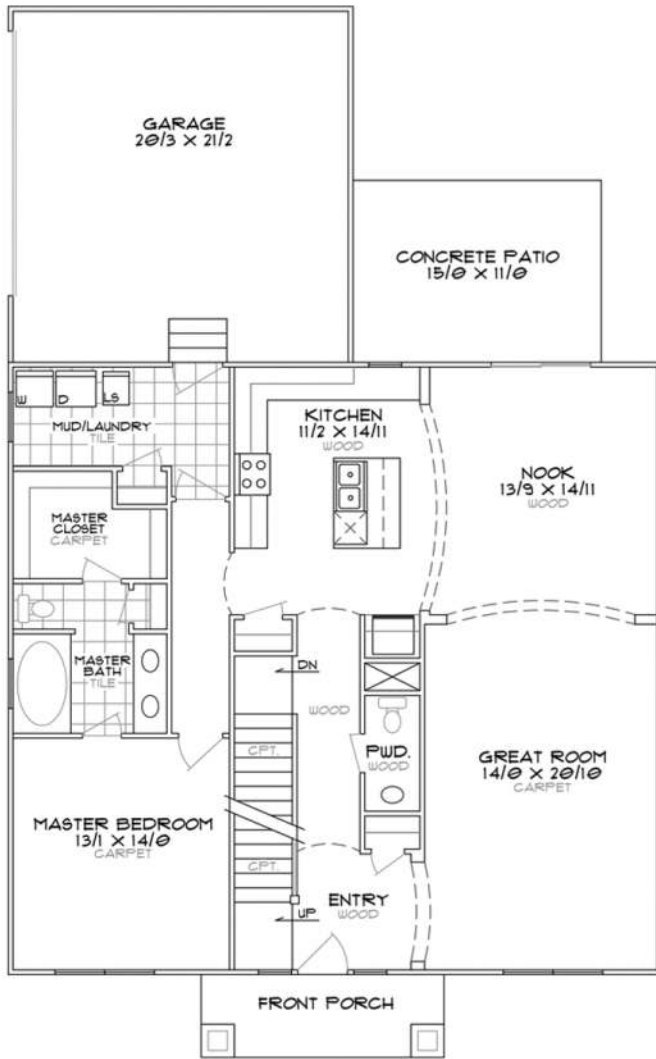

# STEINER HOMES LTD.

MAIN FLOOR MASTER  
2,219 SQ.FT.

www.SteinerHomesLTD.com

THE WALTER 2200  
4 BEDROOMS  
2.5 BATHS  
2-CAR GARAGE

**The Walter 2200 Main Floor Plan**

STEINER HOMES LTD.

1461 sqf

© 2008 STEINER HOMES LTD. ALL RIGHTS RESERVED.