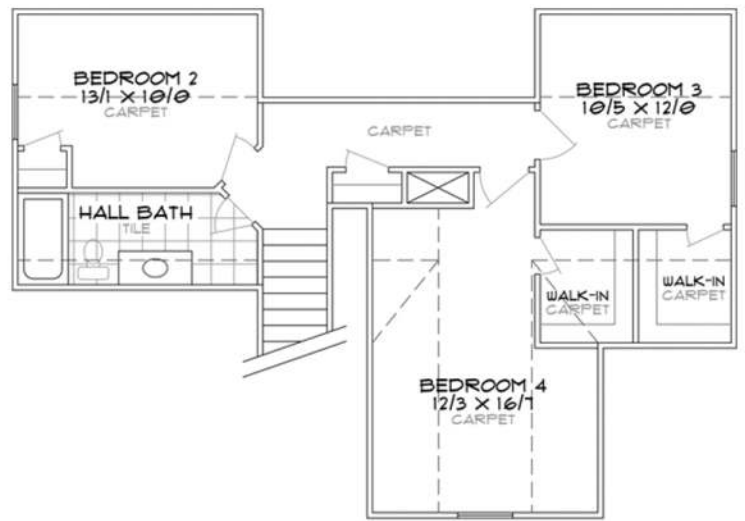

# STEINER HOMES LTD.

MAIN FLOOR MASTER  
2,219 SQ.FT.

www.SteinerHomesLTD.com

THE WALTER 2200  
4 BEDROOMS  
2.5 BATHS  
2-CAR GARAGE

**The Walter 2200 Main Floor Plan**

STEINER HOMES LTD.

1461 sqf

© 2008 STEINER HOMES LTD. ALL RIGHTS RESERVED.