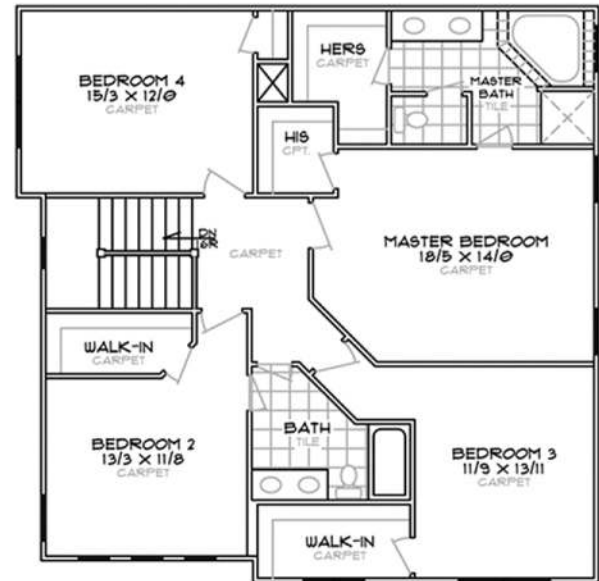

STEINER HOMES LTD.

TWO STORY
2675 FINISHED SQ. FT.

www.SteinerHomesLTD.com

THE CHARLOTTE
4 BEDROOMS
2.5 BATHS
3-CAR GARAGE

MAIN FLOOR PLAN - 1288 sq. ft.

SECOND FLOOR PLAN - 1387 sq. ft.

(219) 916-3744

Sales@SteinerHomesLTD.com