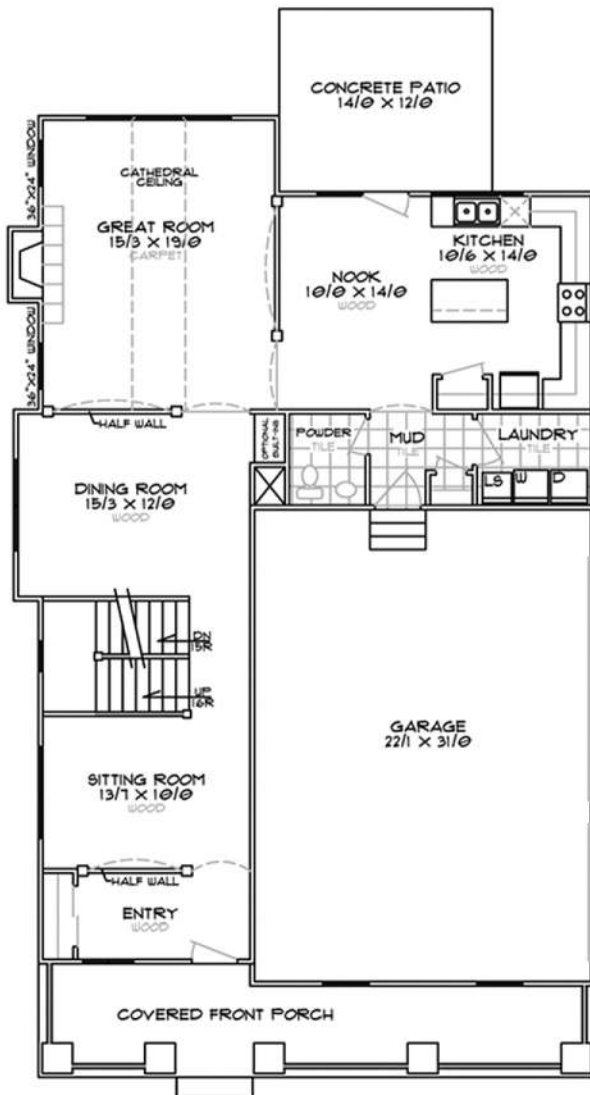

STEINER HOMES LTD.

TWO STORY
2675 FINISHED SQ. FT.

www.SteinerHomesLTD.com

THE CHARLOTTE
4 BEDROOMS
2.5 BATHS
3-CAR GARAGE

MAIN FLOOR PLAN - 1288 sq. ft.

SECOND FLOOR PLAN - 1387 sq. ft.

(219) 916-3744

Sales@SteinerHomesLTD.com