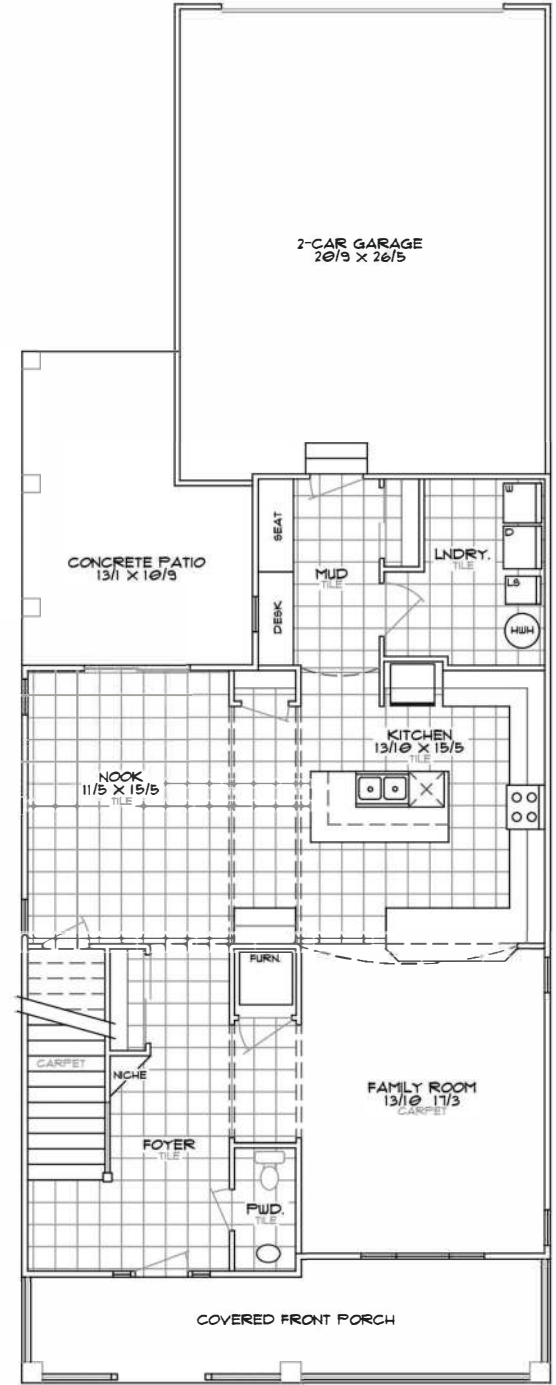

5965 Dune Harbor Dr. Portage, IN

STEINER
HOMES LTD
love where you live

The Evelyn

2,416 sq/ft
4 Bedrooms
2.5 Baths
2 Car Garage
\$339,900

Maintenance Free Community
Indoor & Outdoor Pool
Fitness Center
Over 250 Boat Slips
Docks w/ Electric, WiFi, & Cable
Easy Access to Lake Michigan

MARINA SHORES
AT DUNE HARBOR

Main Floor -1,210 sq/ft

Second Floor - 1,210 sq/ft